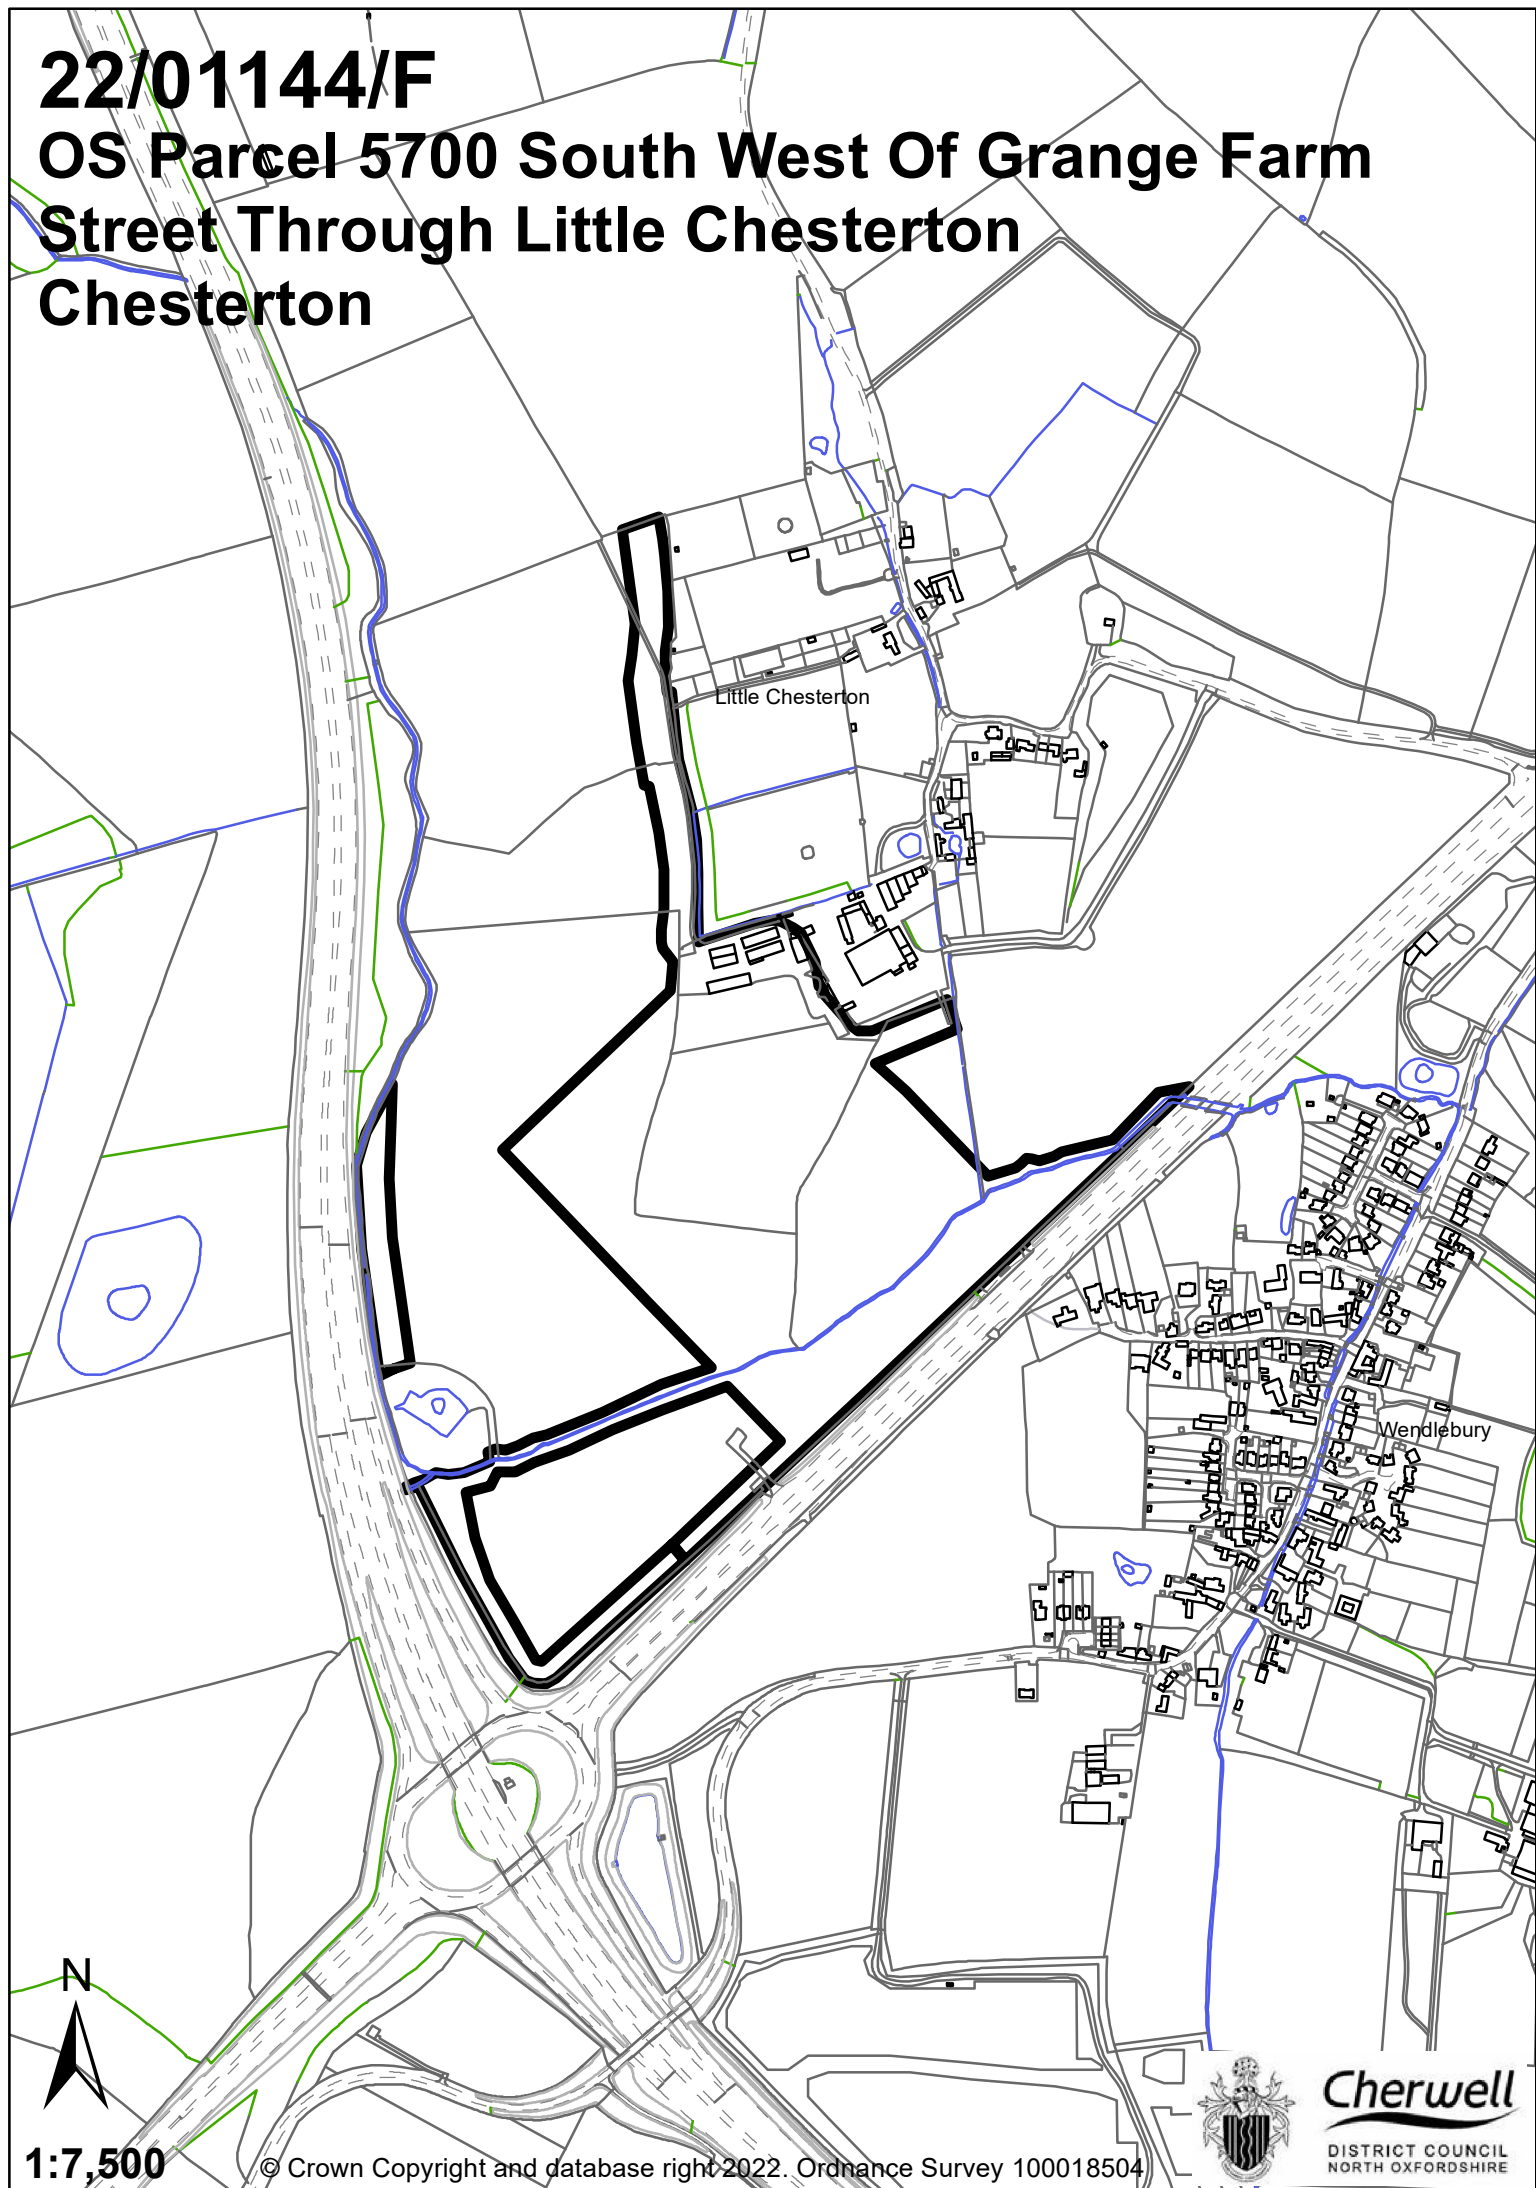

22/01144/F

**OS Parcel 5700 South West Of Grange Farm
Street Through Little Chesterton
Chesterton**

1:7,500

© Crown Copyright and database right 2022. Ordnance Survey 100018504

Cherwell
DISTRICT COUNCIL
NORTH OXFORDSHIRE